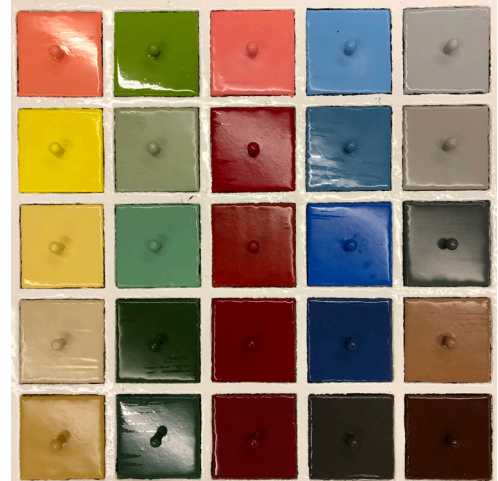

SILICONE ROOFING SYSTEMS

PM Custom Color Process

Whether it's for safety reasons, branding, or just to give your roof a new look, PM's custom color silicone is the perfect product for your roof. Since we make our silicone in house, we have the unique ability to custom match colors to meet any specific needs. Our team of chemists will work with you to ensure the best color match available and you won't pay for or receive your silicone until you are 100% satisfied with the final product!

Custom Color Matching Process

1. Send a physical sample or paint color chip number to:
  Progressive Materials
  Amanda Waugh
  540 Central Court
  New Albany, IN 47150
2. Once a color sample is received, PM will formulate and produce a wet sample and drawdown.
3. Color drawdown is sent off to customer for approval with the PM Custom Color Acceptance Letter.
4. Once PM receives the Custom Color Acceptance Letter and Purchase Order, a final order confirmation will be sent to customer.
5. Manufacturing could take up to 4 weeks depending on pigment availability.